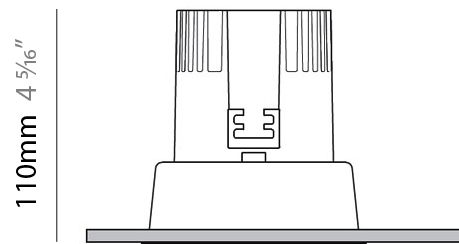

GENERAL

Series: Dixit
Subseries: Dixit RA8
Brand: Ivela
Division: Architectural
Mounting Type: Recessed
Mounting Location: Ceiling
Subcategory: Downlight

PHYSICAL

Shape: Round
Diameter (mm): 96
Diameter (in): 3 3/4
Height (mm): 110
Height (in): 4 5/16
Min. Recessing Depth (mm): 150
Min. Recessing Depth (in): 5 7/8
Light Distribution: Direct
Weight (kg): 0.4
Weight (lbs): 0.88
Diffuser: Clear Polycarbonate
Fixture Finish: MWH
Fixture Material: Aluminum Die Cast
Cut-out Measurements: 92mm / 3 5/8"

ELECTRICAL

Lamp Type: LED
Total Output Wattage (W): 9 / 12
Dimming: Tri-Mode (Non-Dimming and Phase Dimming (120Vac only) and 0-10V Dimming)
Driver Included: No
Driver Location: Recessed Housing
Driver Type: Constant Current - Universal
Driver Class: Class 2
Input Voltage (V): 120 - 277
Constant Current (MA): 250 / 350

LED

Number of LEDs: 1
Color Temperature (°K): 2700 / 3000
Max. Delivered Lumen (lm): 1096 / 1447
CRI: >80 CRI
Efficiency (%): 87.7
Lamp Life (hrs): 50000
Upon Request: 3500K upon request

OPTICAL

Optic°: 26
Beam Angle: Symmetric
Adjustability: Fixed
Upon Request: Optic 45° (mirror-metallized) / 65° (white)

RATINGS AND CERTIFICATIONS

Certified By: Certified for North American Standards
IP rating: IP44
IK Rating: IK08