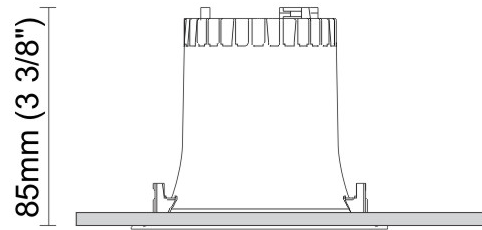

GENERAL

Series: Dixit _____
Subseries: Dixit RA8 _____
Brand: Ivela _____
Division: Architectural _____
Mounting Type: Recessed _____
Mounting Location: Ceiling _____
Subcategory: Downlight _____

PHYSICAL

Shape: Round _____
Diameter (mm): 103 _____
Diameter (in): 4 1/16 _____
Height (mm): 85 _____
Height (in): 3 3/8 _____
Min. Recessing Depth (mm): 125 _____
Min. Recessing Depth (in): 4 15/16 _____
Light Distribution: Direct _____
Weight (kg): 0.3 _____
Weight (lbs): 0.66 _____
Diffuser: Clear Polycarbonate _____
Fixture Finish: MWH _____
Fixture Material: Aluminum Die Cast _____
Cut-out Measurements: 96mm / 3 3/4" _____

ELECTRICAL

Lamp Type: LED _____
Total Output Wattage (W): 9 / 12 _____
Dimming: Tri-Mode (Non-Dimming and Phase Dimming (120Vac only) and 0-10V Dimming) _____
Driver Included: No _____
Driver Location: Recessed Housing _____
Driver Type: Constant Current - Universal _____
Driver Class: Class 2 _____
Input Voltage (V): 120 - 277 _____
Constant Current (MA): 250 / 350 _____

LED

Number of LEDs: 1 _____
Color Temperature (°K): 2700 / 3000 _____
Max. Delivered Lumen (lm): 1096 / 1447 _____
CRI: >90 CRI _____
Efficiency (%): 73 _____
Lamp Life (hrs): 50000 _____
Upon Request: 3500K upon request _____

OPTICAL

Optic°: 26 _____
Adjustability: Fixed _____

RATINGS AND CERTIFICATIONS

Certified By: Certified for North American Standards _____
IP rating: IP43 _____

103mm (4 1/16")

103mm (4 1/16")

Ø96mm
(3 3/4")