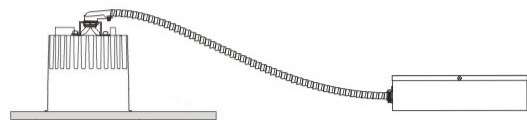

#### RATINGS AND CERTIFICATIONS

Certified By: Certified for North American Standards  
IP rating: IP65  
IK Rating: IK08  
Glare Rating: ≤ 19

Ø80mm 3 1/8"

Ø50mm 2"

Ø70mm  
2 3/4"

4 3/4"  
121mm