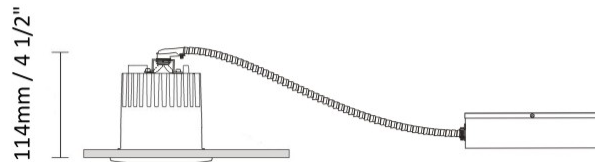

Ø 70mm (2 3/4")