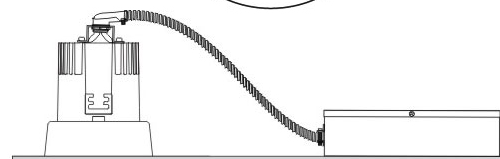

Ø96mm 3 3/4"